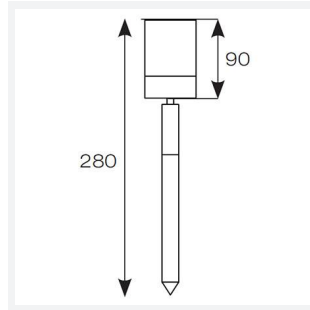

PRODUCT FEATURES

- Ideal for GU10 LED
- Stainless steel, black and copper finishes available
- Pre-wired with 2 metre of rubber insulated cable for ease of installation
- Option to add OCTO Connected by WiZ smart GU10 lamp

GENERAL INFORMATION

Wattage	50W
Input	220/240V
Operating Temp	-10°C - 40°C

TECHNICAL INFORMATION

Light Source	GU10
Colour / Finish	Black
IP Rating	IP44
Class Protection	1
Internal / External	External
Surface / Recessed / Suspended	Floor
Warranty (Years)	2
CE Mark	Yes
Height	90 mm